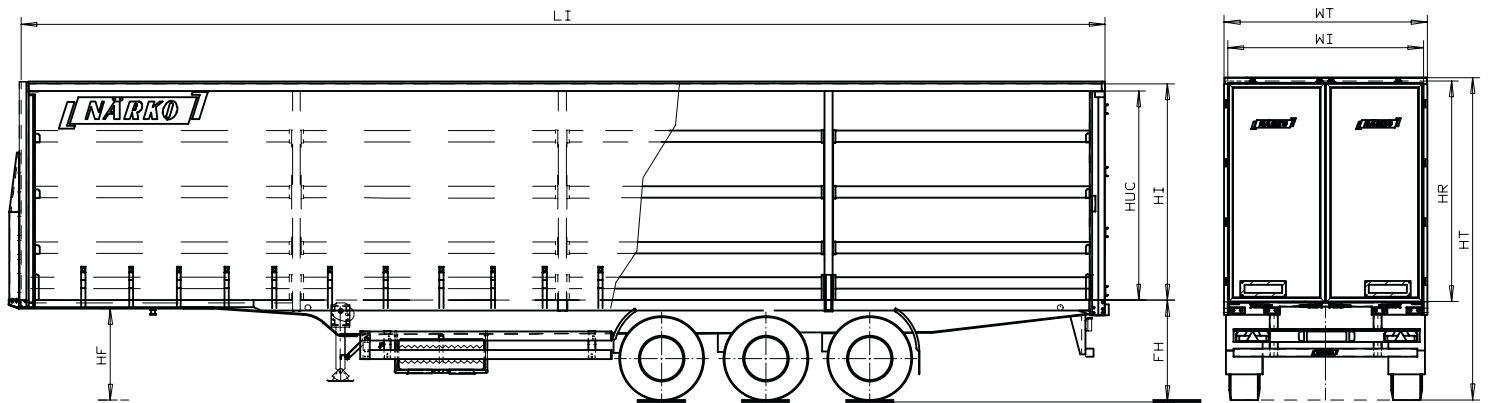

M A K I N G T R A C K S

NÄRKO

Curtainsider

	HD	Standard	Mega
HT	Height	3995	3995
WT	Width	2550	2550
HF	5:th wheel height	1150	1150
LI	Internal length	13620	13620
WI	Width between sideposts	2480	2480
WI	Floor width	2480	2480
HI	Internal height	2670	2720
HR	Loading height rear	2700	2700
	Loading width rear	2462	2462
FH	Floor height	1295	1255
HUC	Loading height, side	2580	2630
	Loading length, side	12700	12700
	Loading width, roof	2370	2370
	Loading length, roof	11080	11080
	Sideposts high	3 pair	3 pair
	Rear doors high	high	high
	Emptyweight	7100	7050
	Kingpin load	18000	15000
	Riggingboards	20 pcs/side	20 pcs/side
	Frontwall	plywood	plywood
	Floormaterial	plywood	plywood
	Floorkapacity	7280	7280
	Superstructure	Sesam	Sesam
	Curtain	900gr/m ²	900gr/m ²
	Tire size	385/65R22,5	385/65R22,5
	Spare tire	1	1
	Lashing rings	13 pcs/interval	13 pcs/interval
	Timber stanchion holes	6 pcs, center	6 pcs, center
	Ferry hooks	4 pair	4 pair