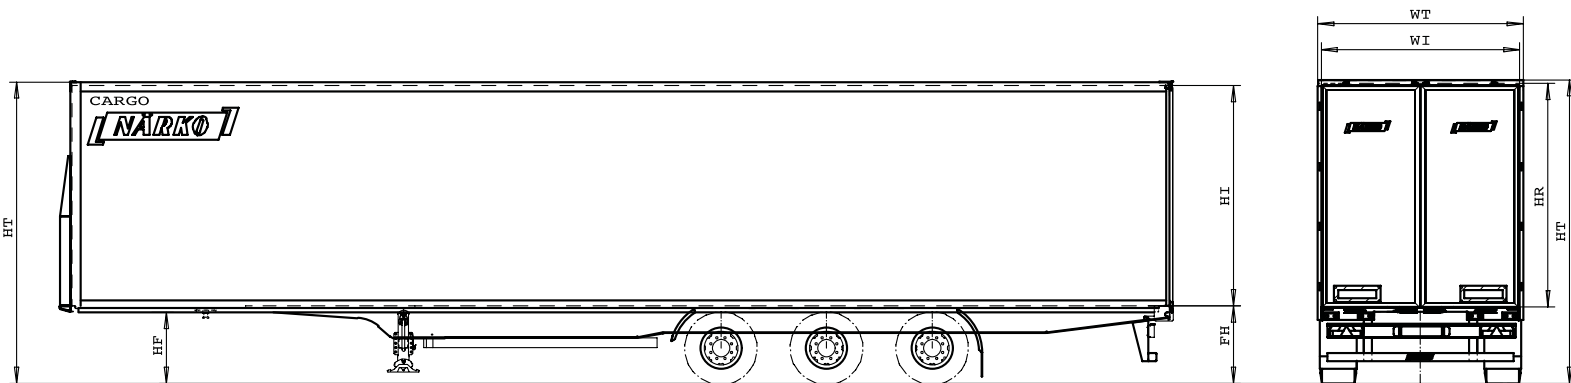

M A K I N G T R A C K S

NÄRKO

Cargo Box

	Standard*	Maxi	Mega
HT	Height in front	4045	4045
HI	Internal height	2820	2870
FH	Floor height	1175	1025
WT	Width	2550	2550
HF	5:th wheel height	1100	950
LI	Internal length	13620	13620
WI	Width between lashing rail	2455/2480	2455/2480
WI 2	Width between kickstrip	2480	2480
HR	Loading height rear	2780	2930
	Loading width rear	2480	2480
	Empty weight *	7000	7050
	Max king-pin load	15000	15000
	Max boggie load	24000/27000	24000/27000
	Cargo space lamps	7	7
	Floor material	Plywood	Plywood
	Floor capacity	7280/1800	7280/1800
	Tire size	385/65 R22,5	445/45 R19,5
	Spare tire	1	1
	Floor lashing points	13+13	13+13
	Height of lashing rail	Min 905	Min 905
	Ferry hooks	8	8