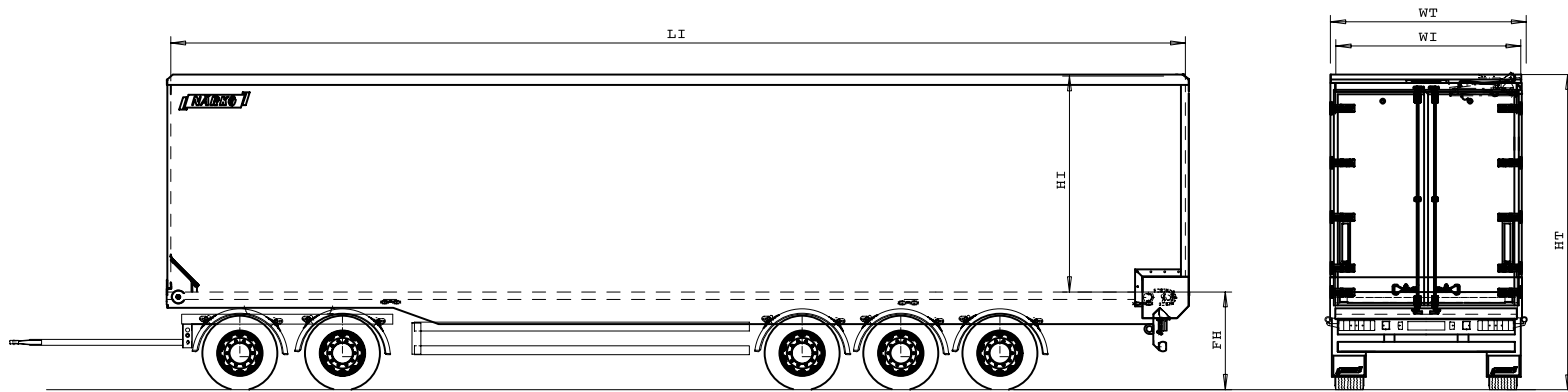

M A K I N G T R A C K S

Drawbar trailer, chainconveyor

HT	Height in front	Standard
HI	Internal height	4200
FH	Internal height	2880
FH	Floor height	1300
WT	Leveys	2550
WI	Internal width	2430
LI	Internal length	13470
V	Tilavuus	94 m3
	Empty weight *	10100
	Max boggie load, front	18000
	Max boggie load, rear	24000
	Max total mass	42000
	Tire size	385/55R22,5
	Spare tire	1
	Hydraulically turnable tarpaulin roof	x
	Mechanical chaintighteners	x