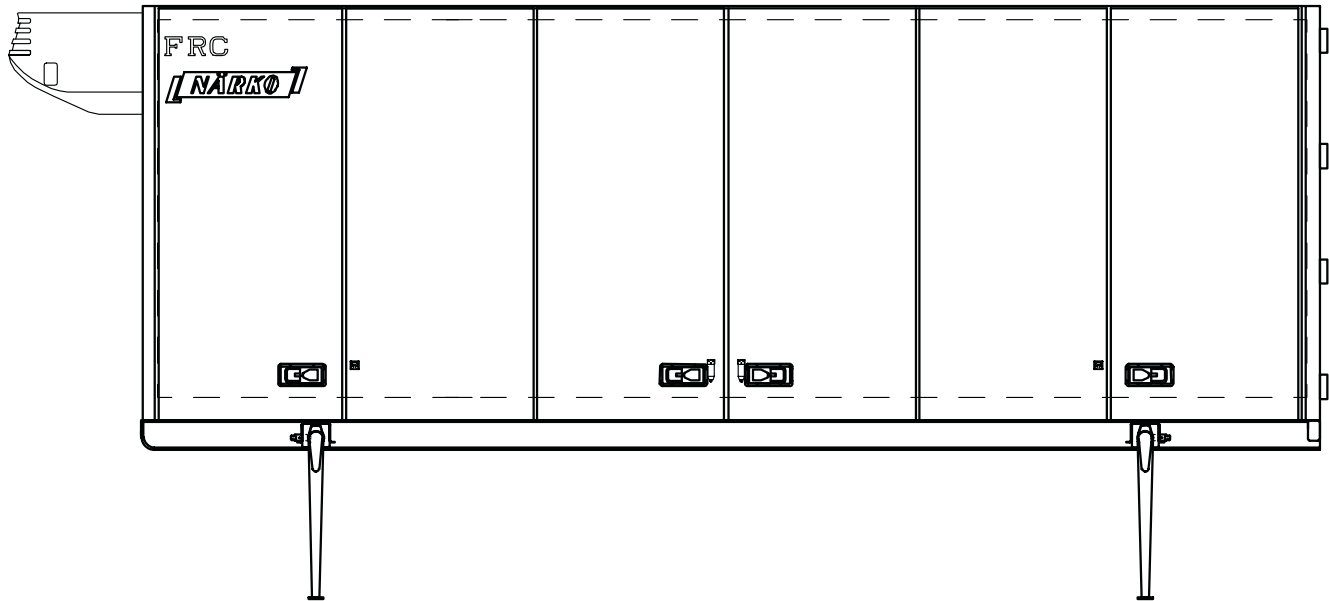

M A K I N G T R A C K S

NÄRKO

FRC Swap Body

		Min	Max
HT	Height	4000	4500
HI	Internal height	2510	3010
FH	Floor height	1500	1500
WT	Width	2600	2600
HR	Loadinheight	1150	1150
LI	Internal lenght (Ventilationprofiles noticed)	7550	7550
WI	Width between lashing rails	2490	2460
WI	Width between kickstrip	2490	2450
	Height, door-back	2705	2705
	Width, door-back	2490	2450
	Width, door-side	-	7540
	Emptyweight*	3900	3900
	Lamps inside	3 pcs	3 pcs
	Floormaterial	aluminium	aluminium
	Floorcapacity	5460/1800	5460/1800
	Lashing rings	7 pcs/side	7 pcs/side
	Lashingrails position	Min 905	Min 905