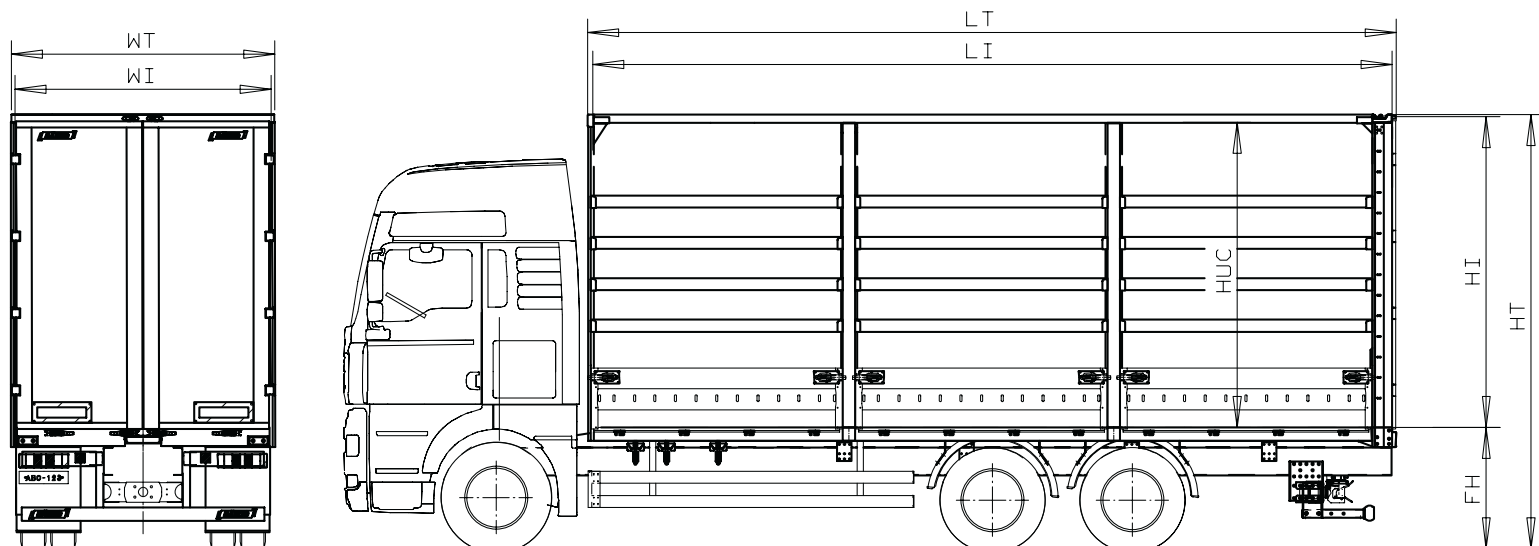

M A K I N G T R A C K S

NÄRKO

Tir Tilt platform for truck

LT	External length	7.820 mm
LI	Internal length	7.725 mm
HT	Outside height	4.200 mm
HI	Internal height	2.970 mm
WT	External width	2.550 mm
WI	Internal width between side posts	2.480 mm
FH	Floor height rear	1.200 mm
	Access height rear	2.925 mm
HUC	Access height sides	2.920 mm
	Volume	57 m ³
	TIR tilt	650 g/m ²
	Floor	Plywood
	Floor capacity	7.280 kg
	Lashing hooks	8 pair
	Ferry hooks	3 pair
	Own weight	Approx. 2.500 kg