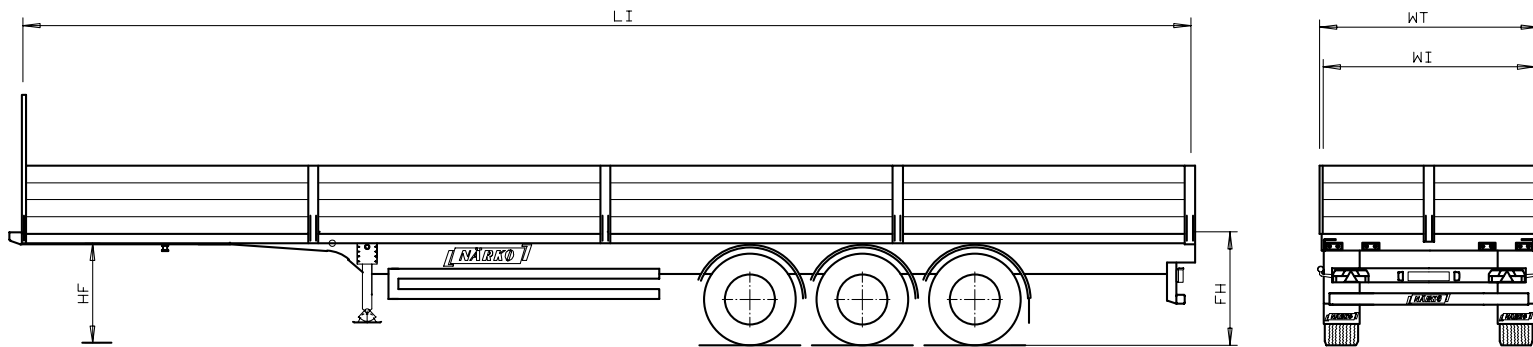

M A K I N G T R A C K S

NÄRKO

Flatbed trailer

	Standard*	Mega
WT	Width	2550
HF	5:th wheel height	1150
LI	Internal length	13620
WI	Width between sideposts	2480
WI	Floor width	2480
FH	Floor height	1250
	Loading length, side	13250
	Emptyweight	6500
	Kingpin load	15000
	Number of sideboards	4
	Size of Reardoors	low
	Floormaterial	plywood
	Floorcapacity	7280
	Tire size	385/65R22,5
	Spare tire	1
	Lashing rings	13 pcs/side
	Ferry hooks	4 pair

optional:

* Stepdeck

* 17,5 m 4-axle

Oy Närko Ab
 Pb 16
 FIN-64201 Närpes
 Tel. int. +358 (0)6 220 0111
 www.narko.com

M A K I N G T R A C K S

NÄRKO