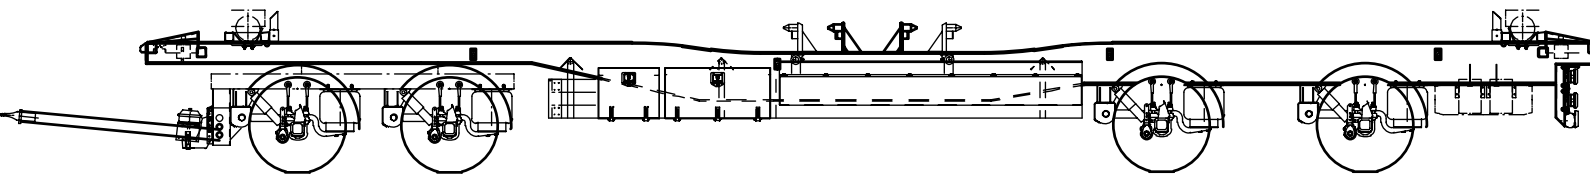

M A K I N G T R A C K S

**NÄRKO**

# Draw bar Trailer for Demountables

Frame height	1.165 mm
Vehicle width	2.550 mm
Demountable length	5.600 mm or 6.000 mm
Length of tow bar, standard	2.700 mm
Gross vehicle weight	36.000 kg
Empty weight	6.500 kg
Load capacity	29.500 kg
Tire size	265/70R19,5"