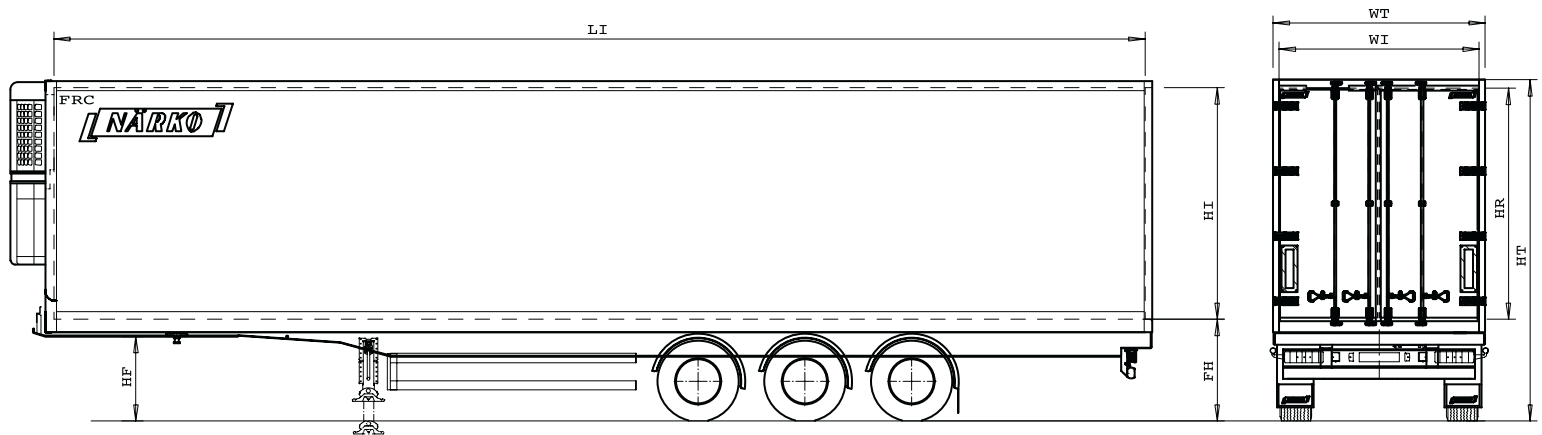

M A K I N G T R A C K S

FRC van trailers

		Standard	Maxi	Mega
HT	Height	4045	4045	4045
WT	Width	2600	2600	2600
HF	Fifth wheel height	1100	1050	950
LI	Internal length	13370 (13330)	13370 (13330)	13370 (13330)
WI	Width between lashing rails	2490	2490	2490
WI	Width between kickstrip	2490	2490	2490
HI	Internal height	2650	2700	2800
HR	Loading height rear	2645	2695	2795
	Loading width rear	2490	2490	2490
FH	Floor height	1300	1240	1155
	Emptyweight	8650	8650	8700
	Kingpin load	16500	16500	16500
	Lamps inside	7 pcs, counter sunk	7 pcs, counter sunk	7 pcs, counter sunk
	Floormaterial	aluminium	aluminium	aluminium
	Floorcapacity	5460/1800	5460/1800	5460/1800
	Tire size	385/65R22,5	385/55R22,5	445/45R19,5
	Spare tire	1	1	1
	Lashing rings	13 pcs/side	13 pcs/side	13 pcs/side
	Lashingrails position	Min 905	Min 905	Min 905
	Ferry hooks	8	8	8

Optional:

Double deck

Floor capacity: 7280

Oy Närko Ab
 Pb 16
 FIN-64201 Närpes
 Tel. int. +358 (0)6 220 0111
 www.narko.com

M A K I N G T R A C K S

NÄRKO