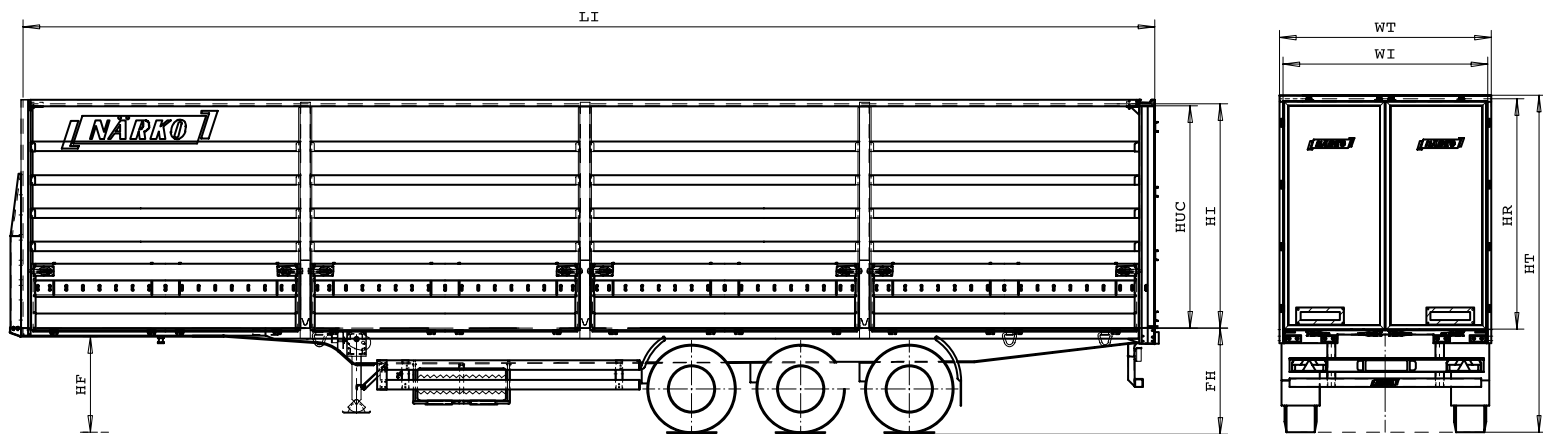

# Tilt trailer

		Standard*	Mega
HT	Height	4005	4045
WT	Width	2550	2550
HF	5:th wheel height	1150	950
LI	Internal length	13620	13620
WI	Width between sideposts	2480	2480
WI	Floor width	2480	2480
HI	Internal height	2700	3000
HR	Loading height rear	2700	3000
	Loading width rear	2470	2470
FH	Floor height	1250	985
	Loading height, side	2670	2940 (+300)
	Loading length, side	13250	13250
	Emptyweight	7000	7000
	Kingpin load	15000	12500
	Number of sideboards	4	4
	Size of Reardoors	low or high	high
	Riggingboards	20 pcs/side	25 pcs/side
	Floormaterial	plywood	plywood
	Floorkapacity	7280	7280
	Tire size	385/65R22,5	445/45R19,5
	Spare tire	1	1
	Lashing rings	13 pcs/side	13 pcs/side
	Timber stanchion hole	6 pcs, center	6 pcs, center
	Ferry hooks	4 pair	4 pair