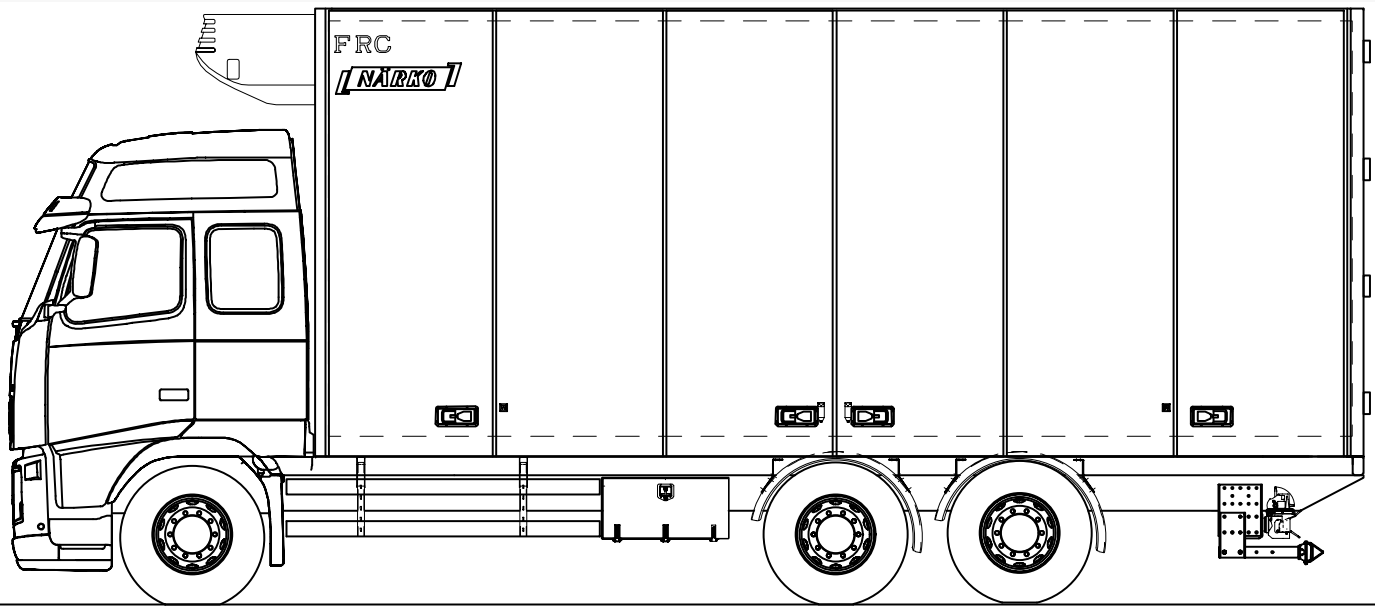

M A K I N G T R A C K S

NÄRKO

FRC Truck Body

	Min	Max	
HT	Height	4000	4500
HI	Internal height	2510	3010
FH	Floor height	depending on truck	depending on truck
WT	Width	2600	2600
HR	Loadinheight	1150	1150
LI	Internal length (Ventilationprofiles noticed)	7550	7550
WI	Width between lashing rails	2490	2460
WI	Width between kickstrip	2490	2450
	Height, door-back	2705	2705
	Width, door-back	2490	2450
	Width, door-side	-	7540
	Emptyweight*	3900	3900
	Lamps inside	3 pcs	3 pcs
	Floormaterial	aluminium	aluminium
	Floorcapacity	5460/1800	5460/1800
	Lashing rings	7 pcs/side	7 pcs/side
	Lashingrails position	Min 905	Min 905